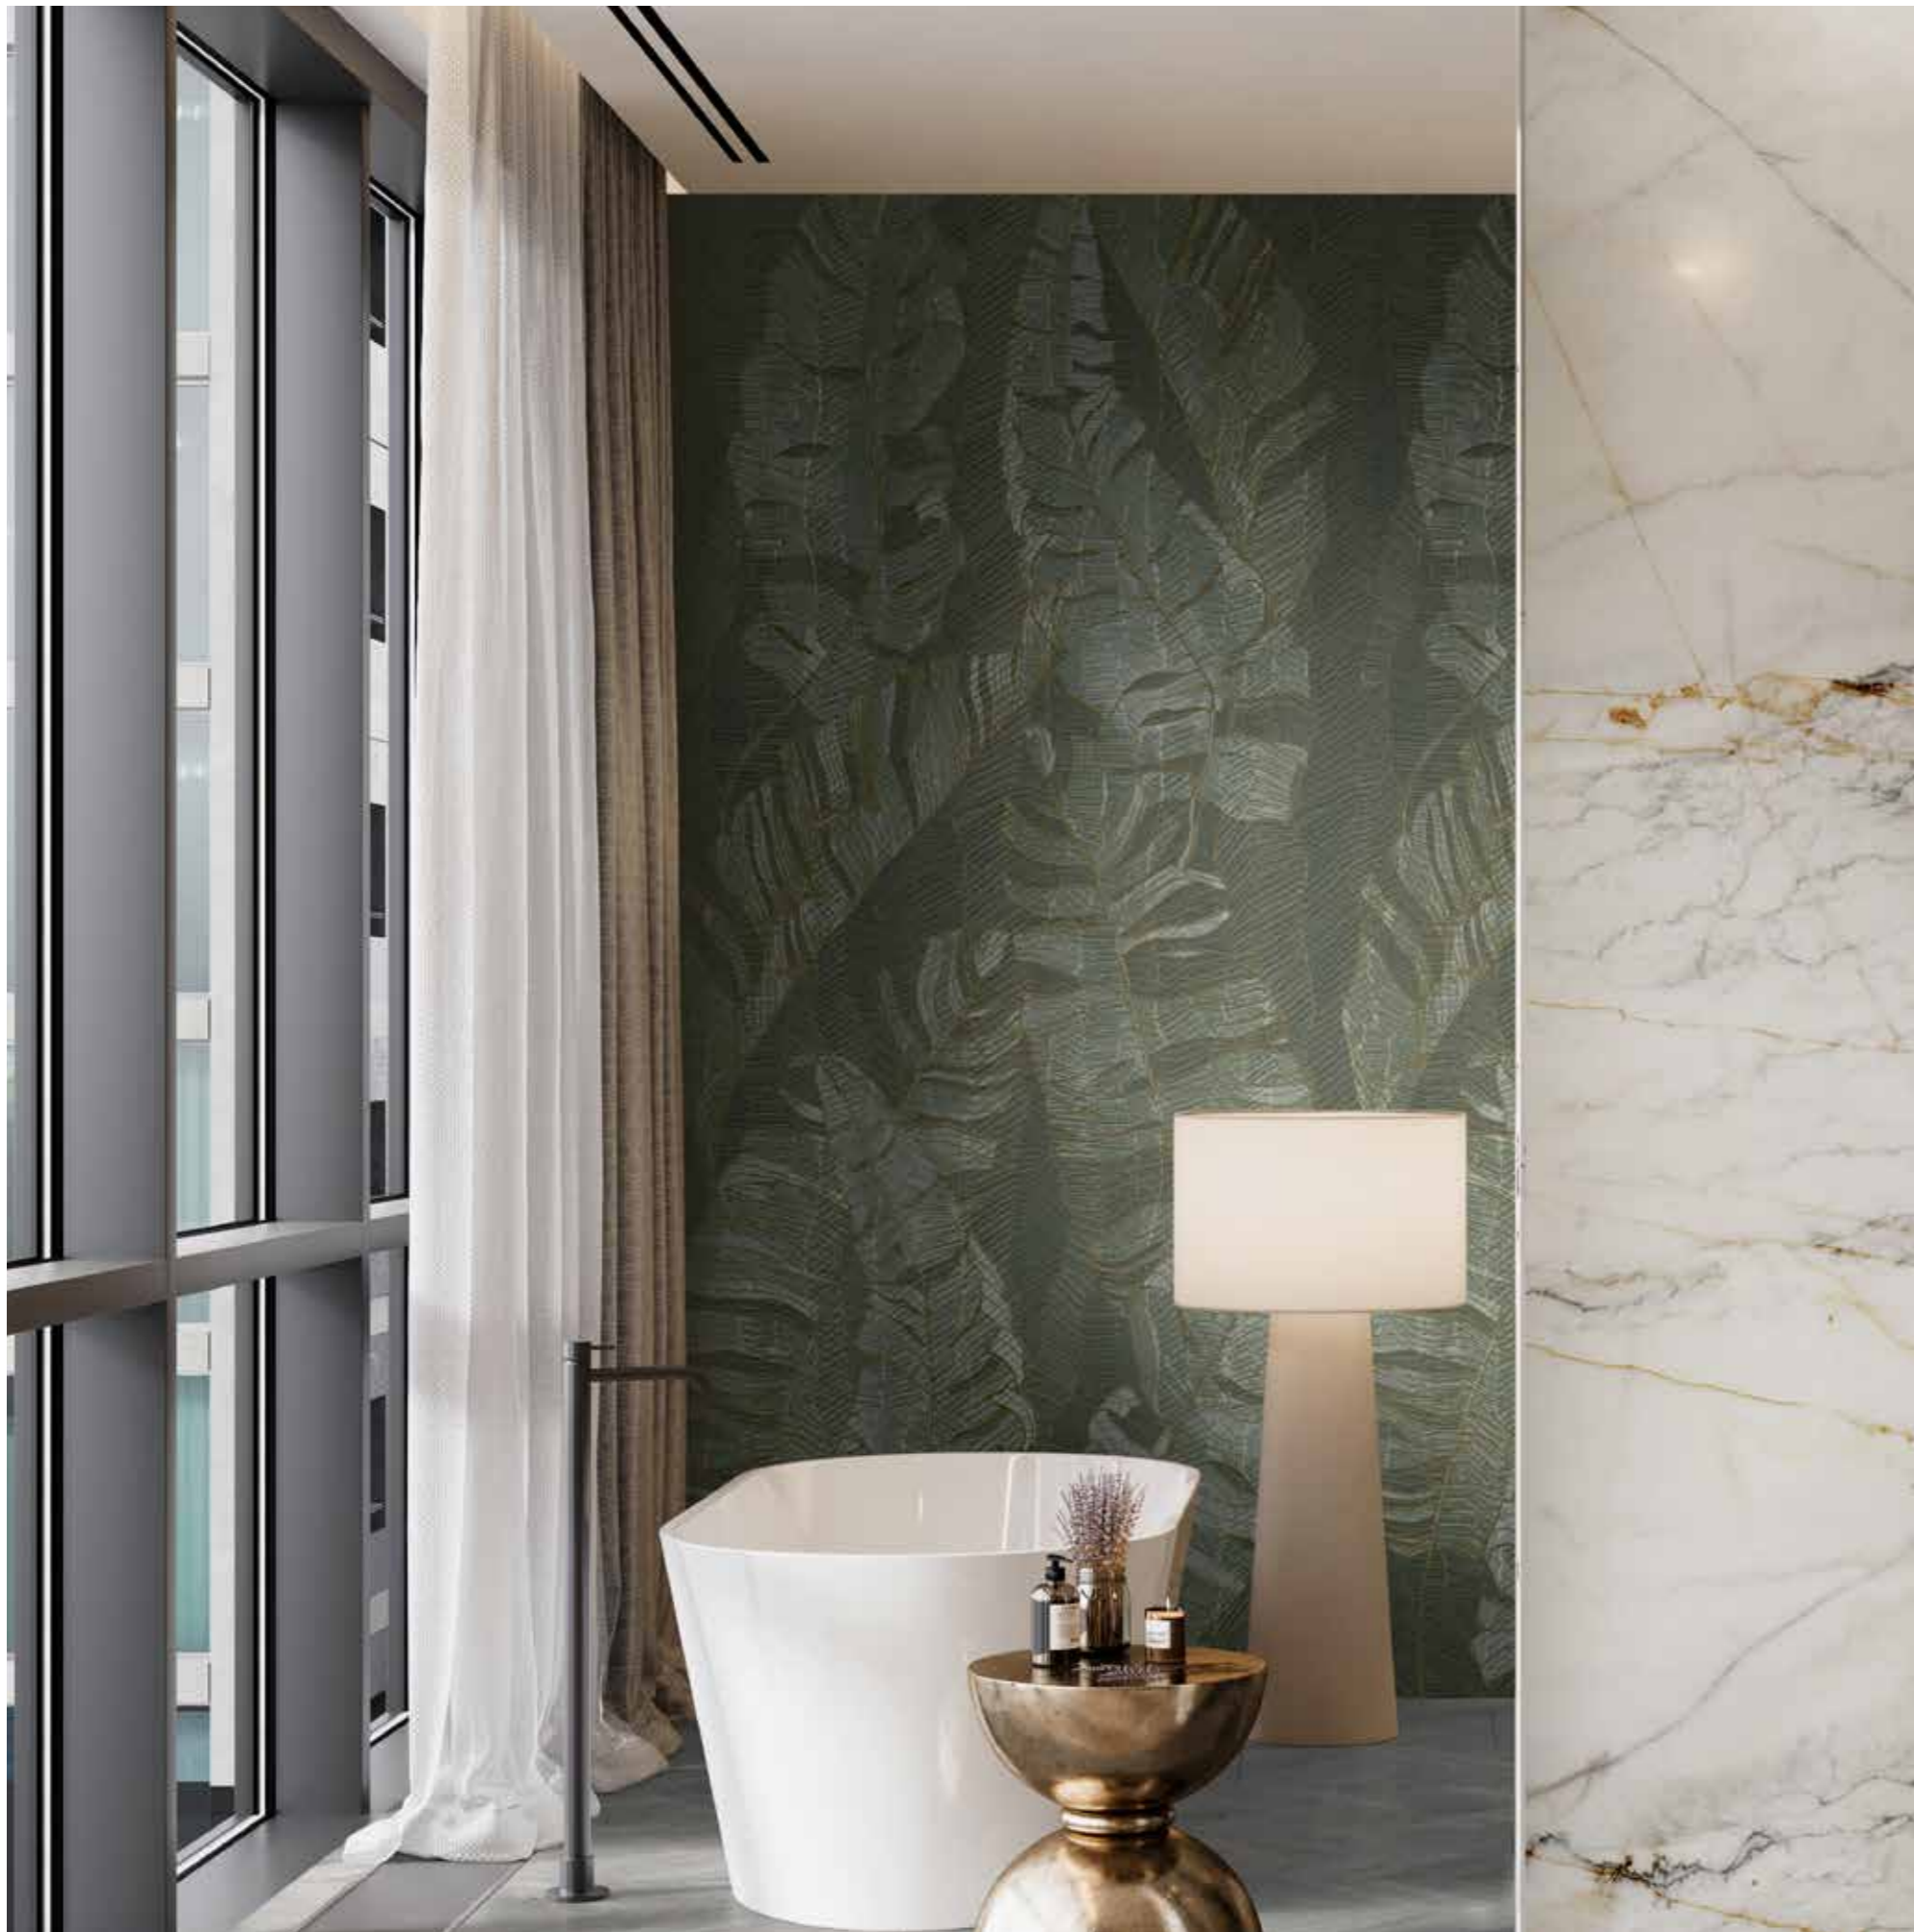

## Golden Cane B

Peetah texture,  
2800 x 1230 x 4 mm

R161A

R162 B

R163